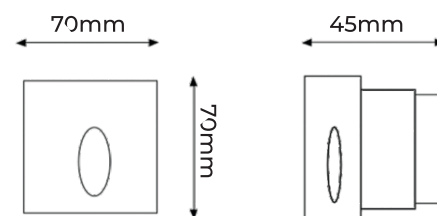

Single Line Diagram

IKON-S

Ikön-S Step light has :

- Luminaire housing of Die-Cast Aluminium
- IP65, High Ingress Protection against dust & moisture
- Extremely sustainable and requires little maintenance
- Lens optics for even light distribution
- Energy-efficient LED with high colour rendering
- Provides soft downward illumination to the desired walkway
- Versatile for use as a step, path, plinth or hallway lighting solution
- Edge lighting that adds sleek sophistication to contemporary and modern staircases

Light Distribution

CRI ≥ 80/90